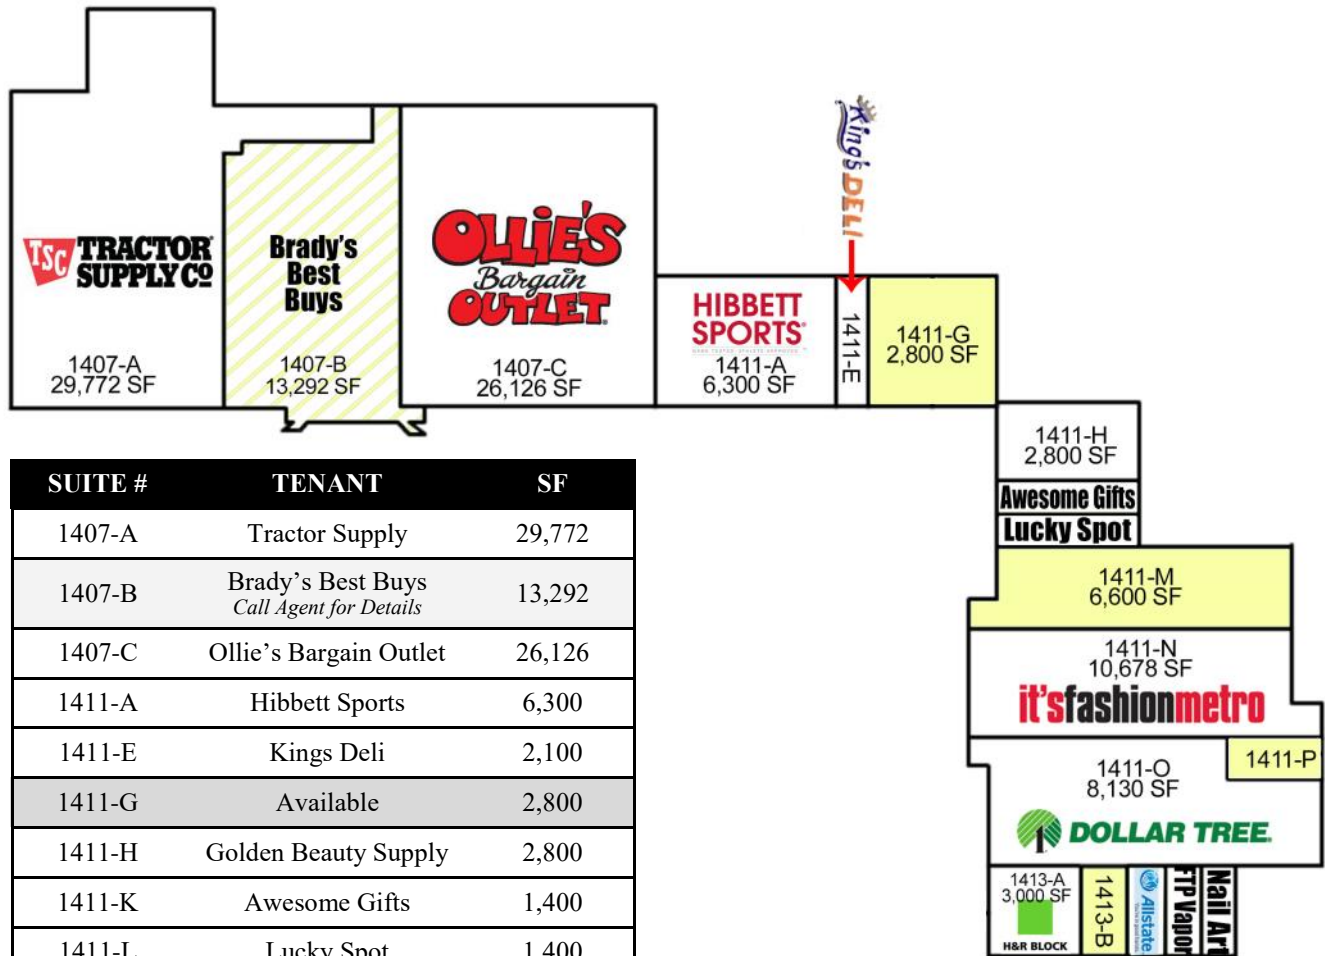

Cordele Corners Shopping Center
 1407 - 1413 E. 16th Ave
 Cordele, GA

Location: Tractor Supply anchored shopping center located on E 16th St.

Traffic: 15,300 VPD

Size: 120,868 +/- SF shopping center with ±25,762 SF available for lease

Nearby

Businesses: Walmart, Tractor Supply, Hibbett Sports, Dollar Tree, H&R Block, Kauffman Tire, Cook Out, and Ollie's Bargain Outlet

2020 DEMOGRAPHICS			
	1 Mile	3 Mile	5 Mile
Population	2,396	13,927	16,937
Median Age	40.0	36.3	37.0
Average HH Income	\$58,107	\$45,610	\$50,264

SUITE #	TENANT	SF
1407-A	Tractor Supply	29,772
1407-B	Brady's Best Buys <i>Call Agent for Details</i>	13,292
1407-C	Ollie's Bargain Outlet	26,126
1411-A	Hibbett Sports	6,300
1411-E	Kings Deli	2,100
1411-G	Available	2,800
1411-H	Golden Beauty Supply	2,800
1411-K	Awesome Gifts	1,400
1411-L	Lucky Spot	1,400
1411-M	Available	6,600
1411-N	It's Fashion Metro	10,678
1411-O	Dollar Tree	8,130
1411-P	Available	2,470
1413-A	H&R Block	3,000
1413-B	Available	1,250
1413-C	Allstate	750
1413-D	FTP Vapor	750
1413-E	Nail Art	1,250